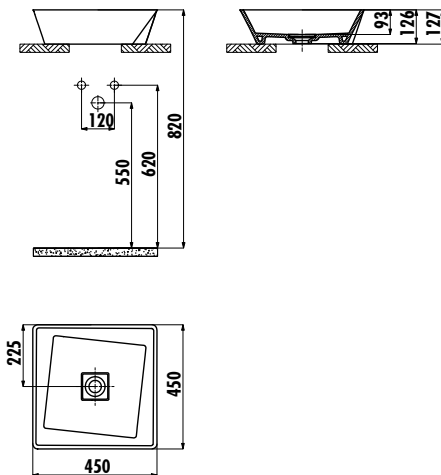

TECHNICAL DRAWING

SPECIFICATIONS

Creavit keeps its rights of making any change to the products.

Quality Management Systems

Customer Satisfaction Certificate

LGA

Germany Accreditation Certificate

kiwa

Netherlands Accreditation Certificate

GOST - R

Russia Accreditation Certificate

UkrSEPRO

Ukraine Accreditation Certificate

Israel Accreditation Certificate

Nigeria Accreditation Certificate

European Accreditation Certificate

Turkish Accreditation Certificate