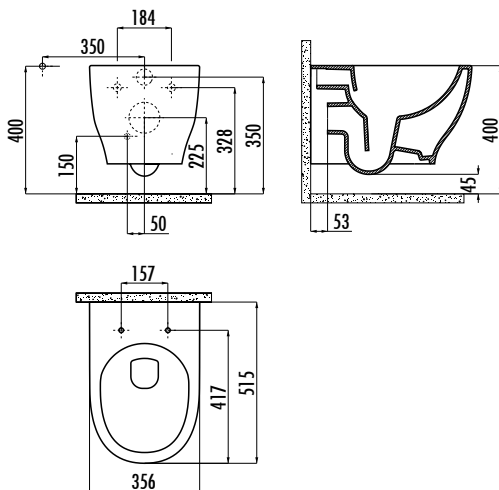

TECHNICAL DRAWING

SPECIFICATIONS

Creavit keeps its rights of making any change to the products.

Quality Management Systems

Customer Satisfaction Certificate

Environmental Management System

LGA

Germany Accreditation Certificate

kiwa

Netherlands Accreditation Certificate

GOST - R

Russia Accreditation Certificate

UkrSEPRO

Ukraine Accreditation Certificate

Israel Accreditation Certificate

Nigeria Accreditation Certificate

European Accreditation Certificate

Turkish Accreditation Certificate